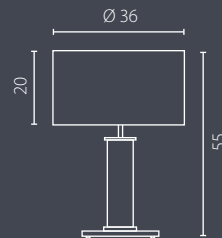

NODO METALIX

lampka gabinetowa

Abażur: materiał
Kolor abażura: srebrny*
Wykończenie: stal nierdzewna polerowana
i aluminium szczotkowane

Lamp shade: fabric
Lamp shade colour: silver*
Finish: polished stainless steel
and brushed aluminium

Lampenschirm: Stoff
Lampenschrimfarbe: silber*
Ausfertigung: glänzender rostfreier Stahl
und Aluminium gebürstet

Абажур: ткань
Цвет абажура: серебрянный*
Отделка: нержавеющей полированная
сталь и алюминий

	Lampka nocna	Lampka gabinetowa	Lampa podłogowa
Nr Art.	67547	67548	67549
	1x60W E27 230V	1x60W E27 230V	1x60W E27 230V
	1x21W E27 230V	1x23W E27 230V	1x24W E27 230V

na zamówienie wg wzornika, strona 260*
on order according to our colour chart, page 260*

auf Bestellung nach unserer Farbenkarte, Seite 260*
на заказ по каталогу страница 260*