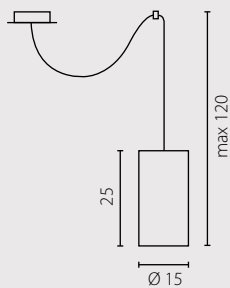

Abażur: PCV
Kolor abażura: biały*
Wykończenie: lakier szary, chrom (kinkiet) i drewno venge

Lamp shade: PCV
Lamp shade colour: white*
Finish: grey powder coated, chrome (wall lamp) and wood venge

Lampenschirm: PCV
Lampenschirmfarbe: weiß*
Ausfertigung: Lack grau, Chrom (Wandleuchte) und Holz venge

Абажур: ПВХ
Цвет абажура: белый*
Отделка: хром (бра) серый лак и древесина венге

	Żyrandol W-1	Żyrandol W-2	Żyrandol W-3
Nr Art.	67272	67273	67274
	1x60W E27 230V	2x60W E27 230V	3x60W E27 230V
	1x21W E27 230V	2x21W E27 230V	3x21W E27 230V

na zamówienie wg wzornika, strona 260*
on order according to our colour chart, page 260*

auf Bestellung nach unserer Farbenkarte, Seite 260*
на заказ по каталогу страница 260*