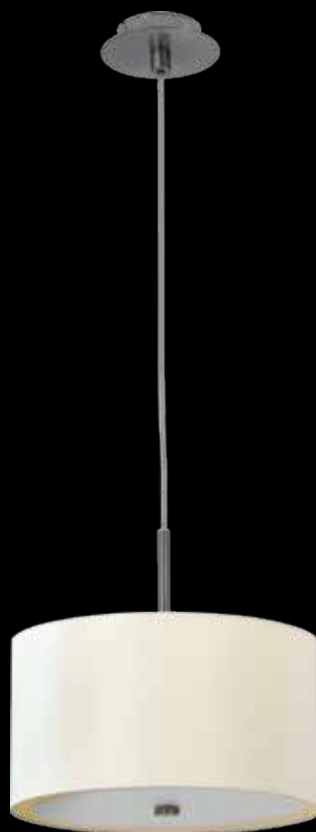

BACH ECRU

żyrandol W-1

żyrandol W-3

żyrandol W-4

Abażur: PCV
Kolor abażura: ecru*
Wykończenie: stal nierdzewna szczotkowana

Lampenschirm: PCV
Lampenschirmfarbe: cremefarben*
Ausfertigung: Rostfreier Stahl

Lamp shade: PCV
Lamp shade colour: cream*
Finish: brushed stainless steel

Абажур: ПВХ
Цвет абажура: экрю*
Отделка: нержавеющей сталь

	Żyrandol W-1	Żyrandol W-3	Żyrandol W-4
Nr Art.	66509	48627	48626
	1x60W E27 230V	3x60W E27 230V	4x60W E27 230V
	1x23W E27 230V	3x23W E27 230V	4x23W E27 230V

na zamówienie wg wzornika, strona 260*
on order according to our colour chart, page 260*

auf Bestellung nach unserer Farbenkarte, Seite 260*
на заказ по каталогу страница 260*