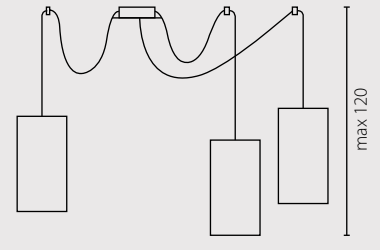

Abażur: PCV
Kolor abażura: biały*
Wykończenie: lakier szary, chrom (kinkiet) i drewno venge

Lamp shade: PCV
Lamp shade colour: white*
Finish: grey powder coated, chrome (wall lamp) and wood venge

Lampenschirm: PCV
Lampenschirmfarbe: weiß*
Ausfertigung: Lack grau, Chrom (Wandleuchte) und Holz venge

Абажур: ПВХ
Цвет абажура: белый*
Отделка: хром (бра) серый лак и древесина венге

	Żyrandol W-1	Żyrandol W-2	Żyrandol W-3
Nr Art.	67272	67273	67274
	1x60W E27 230V	2x60W E27 230V	3x60W E27 230V
	1x21W E27 230V	2x21W E27 230V	3x21W E27 230V

na zamówienie wg wzornika, strona 260*
on order according to our colour chart, page 260*

auf Bestellung nach unserer Farbenkarte, Seite 260*
на заказ по каталогу страница 260*