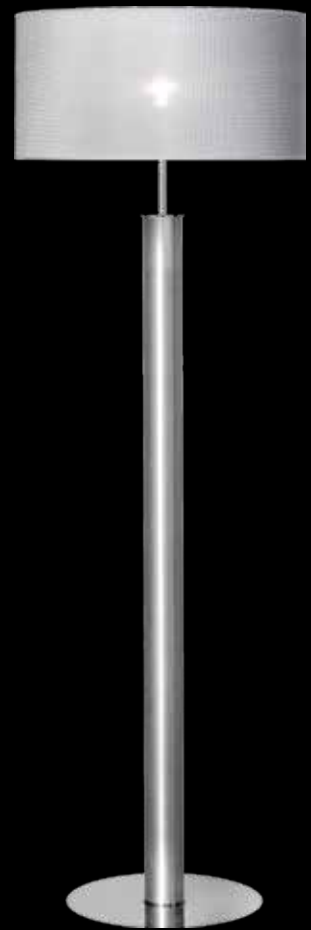

lampa podłogowa