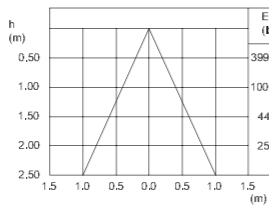

Tipología Type	Código Item#	Color Color	Material Material	Base metálica Metal finish	Medidas Dimensions	Bombillas Lamping	Certificaciones Certifications
VERSATIL E1 EMPOTRABLE CEILING	9088-01	Blanco / White	Aluminio / Aluminum	Blanco / White		Halógena / Halogen Max 1x100W SPOT GZ10 230v Max 1x100W PAR30-30° E27 230v	⊕ ⊖ CE
	9088-02	Dorado / Gold	Aluminio / Aluminum	Blanco / White		LED / LED Max 1x(9x3W) PAR38 GZ10 240v	0.5 m IP20
	9088-03	Negro / Black	Aluminio / Aluminum	Blanco / White		Fluorescencia compacta / Energy Saving MAX 1x20W E27 TORNADO MAX 1x23W E27 LILIPUT	
	9088-04	Aluminio / Aluminum	Aluminio / Aluminum	Blanco / White		HID compacta / HID compact MAX 1x70W E27 HID (Must be used in combination with a gear and ignitor or electronic gear.)	
	9088-05	Titanio / Titanium	Aluminio / Aluminum	Blanco / White		MAX 1x70W GX8,5 HID (Must be used in combination with a gear and ignitor or electronic gear.) MAX 1x70W GX10 HID (Must be used in combination with a gear and ignitor or electronic gear.)