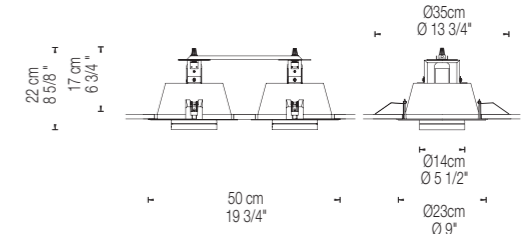

LED / LED
Max 1x(9x3W) PAR38 GZ10 120v

Fluorescencia compacta / Energy Saving
MAX 1x20W E26 TORNADO 120v
MAX 1x23W E26 LILIPUT 120v

HID compacta / HID compact
MAX 1x70W E26 HID
(Must be used in combination with a gear and ignitor or electronic gear.)

MAX 1x70W GX8,5 HID
(Must be used in combination with a gear and ignitor or electronic gear.)

MAX 1x70W GX10 HID
(Must be used in combination with a gear and ignitor or electronic gear.)

Nota
Note

Diffusor en Pyrex / Pyrex diffusor
Peso 1,5 Kg / Weight 3,3 lbs

Certificaciones Certifications	Bombillas Lamping	Medidas Dimensions	Base metálica Metal finish	Material Material	Color Color	Código Item#	Tipología Type
IP20	Halógena / Halogen Max 2x100W SPOT GZ10 230v Max 2x100W PAR30-30° E27 230v		Blanco / White	Aluminio / Aluminum	Blanco / White	9089-01	VERSATIL E2 EMPOTRABLE CEILING
	LED / LED Max 2x(9x3W) PAR38 GZ10 240v		Blanco / White	Aluminio / Aluminum	Dorado / Gold	9089-02	
	Fluorescencia compacta / Energy Saving MAX 2x20W E27 TORNADO MAX 2x23W E27 LILIPUT		Blanco / White	Aluminio / Aluminum	Negro / Black	9089-03	
	HID compacta / HID compact MAX 2x70W E27 HID (Must be used in combination with a gear and ignitor or electronic gear.)		Blanco / White	Aluminio / Aluminum	Aluminio / Aluminum	9089-04	
	MAX 2x70W GX8,5 HID (Must be used in combination with a gear and ignitor or electronic gear.)		Blanco / White	Aluminio / Aluminum	Titanio / Titanium	9089-05