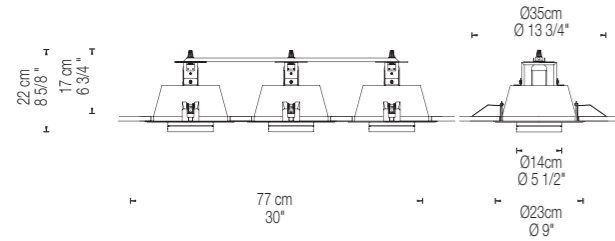

Tipología Type	Código Item#	Color Color	Material Material	Base metálica Metal finish	Medidas Dimensions	Bombillas Lamping	Certificaciones Certifications
VERSATIL E3L EMPOTRABLE CEILING	9090-01	Blanco / White	Aluminio / Aluminum	Blanco / White	77 cm 30"	Halógena / Halogen Max 3x100W SPOT GZ10 230v Max 3x100W PAR30 E27 230v	 LED / LED Max 3x(9x3W) PAR38 GZ10 240v Fluorescencia compacta / Energy Saving MAX 3x20W E27 TORNADO MAX 3x23W E27 LILIPUT HID compacta / HID compact MAX3x70W E27 HID (Must be used in combination with a gear and ignitor or electronic gear.) MAX3x70W GX8,5 HID (Must be used in combination with a gear and ignitor or electronic gear.) MAX3x70W GX10 HID (Must be used in combination with a gear and ignitor or electronic gear.)
	9090-02	Dorado / Gold	Aluminio / Aluminum	Blanco / White			
	9090-03	Negro / Black	Aluminio / Aluminum	Blanco / White			
	9090-04	Aluminio / Aluminum	Aluminio / Aluminum	Blanco / White			
	9090-05	Titanio / Titanium	Aluminio / Aluminum	Blanco / White			

N. América / Japan
Halógena / Halogen
Max 3x100W SPOT GZ10 120v
Max 3x100W PAR30 E26 120v

LED / LED
Max 3x(9x3W) PAR38 GZ10 120v

Fluorescencia compacta / Energy Saving
MAX 3x20W E26 TORNADO 120v
MAX 3x23W E26 LILIPUT 120v

HID compacta / HID compact
MAX3x70W E26 HID
(Must be used in combination with a gear and ignitor or electronic gear.)

MAX3x70W GX8,5 HID
(Must be used in combination with a gear and ignitor or electronic gear.)

MAX3x70W GX10 HID
(Must be used in combination with a gear and ignitor or electronic gear.)

Nota
Note

Diffusor en Pyrex / Pyrex diffusor
Peso 5,5 Kg / Weight 12 lbs

Certificaciones Certifications	Bombillas Lamping	Medidas Dimensions	Base metálica Metal finish	Material Material	Color Color	Código Item#	Tipología Type	
    CE IP20	Halógena / Halogen Max 3x100W SPOT GZ10 230v Max 3x100W PAR30 E27 230v	77 cm 30"	Blanco / White	Aluminio / Aluminum	Blanco / White	9091-01	VERSATIL E3C EMPOTRABLE CEILING	
	LED / LED Max 3x(9x3W) PAR38 GZ10 240v		Fluorescencia compacta / Energy Saving MAX 3x20W E27 TORNADO MAX 3x23W E27 LILIPUT	Blanco / White	Aluminio / Aluminum	Dorado / Gold		9091-02
	HID compacta / HID compact MAX3x70W E27 HID (Must be used in combination with a gear and ignitor or electronic gear.)		MAX3x70W GX8,5 HID (Must be used in combination with a gear and ignitor or electronic gear.)	Blanco / White	Aluminio / Aluminum	Negro / Black		9091-03
	MAX3x70W GX10 HID (Must be used in combination with a gear and ignitor or electronic gear.)			Blanco / White	Aluminio / Aluminum	Aluminio / Aluminum		9091-04
				Blanco / White	Aluminio / Aluminum	Titanio / Titanium		9091-05

Fluorescencia compacta / Energy Saving
MAX 3x20W E27 TORNADO
MAX 3x23W E27 LILIPUT

HID compacta / HID compact
MAX3x70W E27 HID
(Must be used in combination with a gear and ignitor or electronic gear.)

MAX3x70W GX8,5 HID
(Must be used in combination with a gear and ignitor or electronic gear.)

MAX3x70W GX10 HID
(Must be used in combination with a gear and ignitor or electronic gear.)

N. América / Japan
Halógena / Halogen
Max 3x100W SPOT GZ10 120v
Max 3x100W PAR30 E26 120v

LED / LED
Max 3x(9x3W) PAR38 GZ10 120v

Fluorescencia compacta / Energy Saving
MAX 3x20W E26 TORNADO 120v
MAX 3x23W E26 LILIPUT 120v

HID compacta / HID compact
MAX3x70W E26 HID
(Must be used in combination with a gear and ignitor or electronic gear.)

MAX3x70W GX8,5 HID
(Must be used in combination with a gear and ignitor or electronic gear.)

MAX3x70W GX10 HID
(Must be used in combination with a gear and ignitor or electronic gear.)

Nota
Note

Diffusor en Pyrex / Pyrex diffusor
Peso 5,5 Kg / Weight 12 lbs