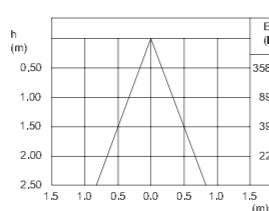

Tipología Type	Código Item#	Color Color	Material Material	Base metálica Metal finish	Medidas Dimensions	Bombillas Lamping	Certificaciones Certifications
VERSATIL E1 EMPOTRABLE CEILING	9088-01	Blanco / White	Aluminio / Aluminum	Blanco / White		Halógena / Halogen Max 1x100W SPOT GZ10 230v Max 1x100W PAR30-30° E27 230v	⊕ ⊖ CE
	9088-02	Dorado / Gold	Aluminio / Aluminum	Blanco / White		LED / LED Max 1x(9x3W) PAR38 GZ10 240v	0.5 m IP20
	9088-03	Negro / Black	Aluminio / Aluminum	Blanco / White		Fluorescencia compacta / Energy Saving MAX 1x20W E27 TORNADO MAX 1x23W E27 LILIPUT	
	9088-04	Aluminio / Aluminum	Aluminio / Aluminum	Blanco / White		HID compacta / HID compact MAX 1x70W E27 HID (Must be used in combination with a gear and ignitor or electronic gear.)	
	9088-05	Titanio / Titanium	Aluminio / Aluminum	Blanco / White		MAX 1x70W GX8,5 HID (Must be used in combination with a gear and ignitor or electronic gear.) MAX 1x70W GX10 HID (Must be used in combination with a gear and ignitor or electronic gear.)